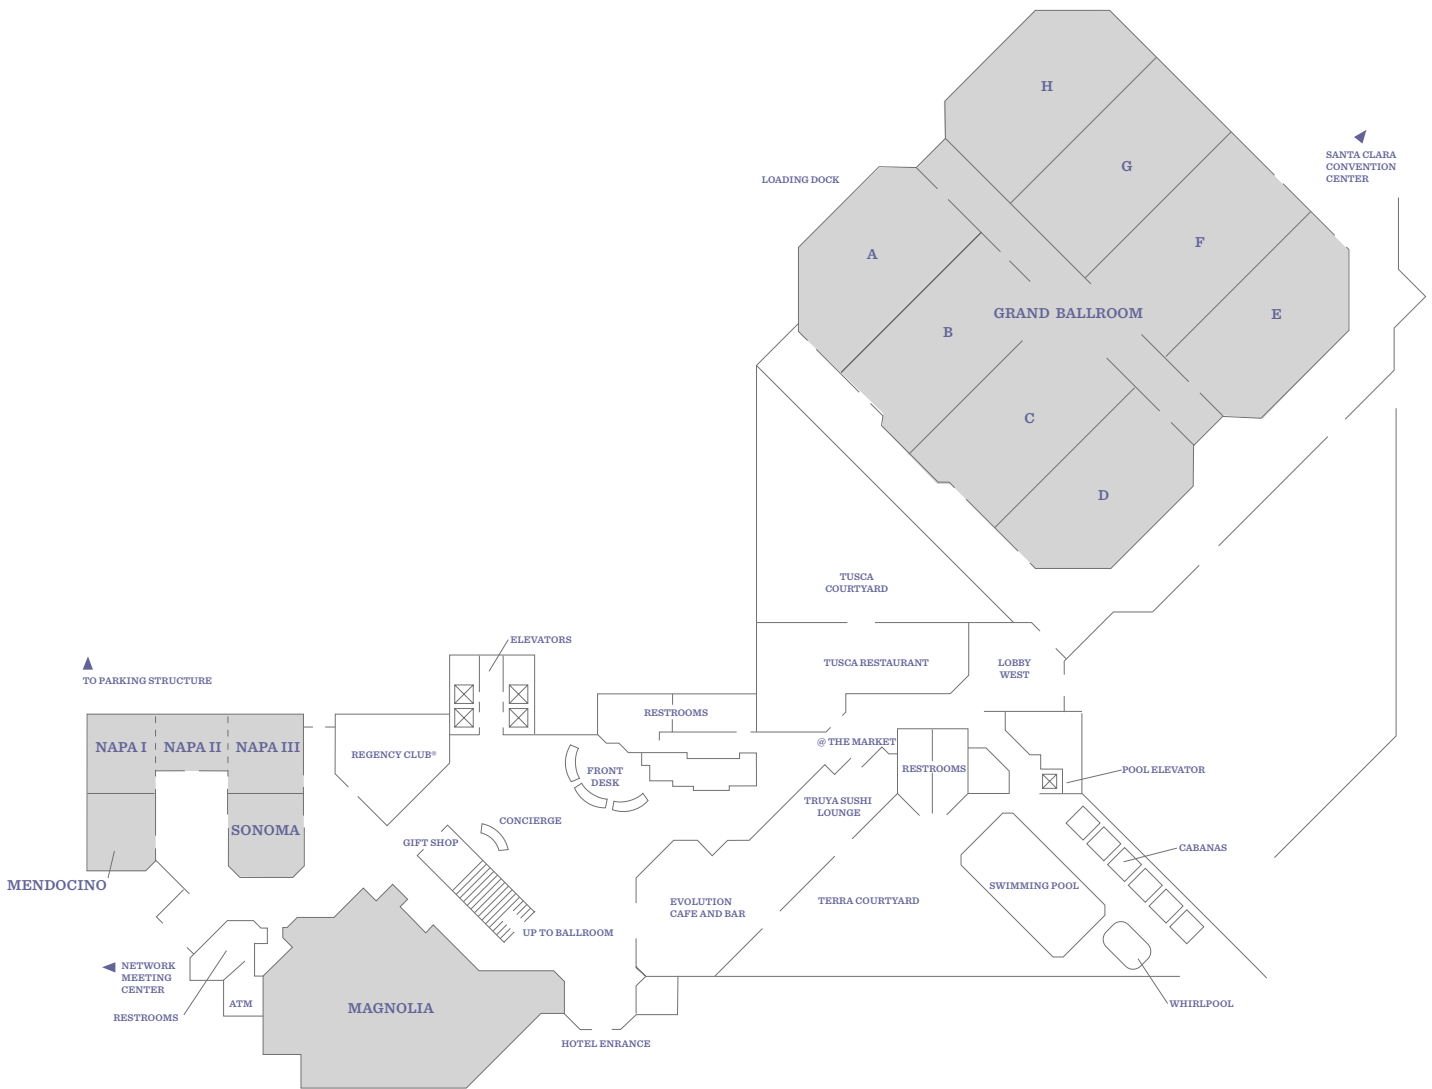

HYATT REGENCY SANTA CLARA

5101 Great America Parkway
Santa Clara, CA 95054
USA

T +1 408 200 1234
F +1 408 510 6449
santaclara.hyatt.com

FLOOR PLAN
Lobby Level

HYATT REGENCY SANTA CLARA

5101 Great America Parkway
Santa Clara, CA 95054
USA

T +1 408 200 1234
F +1 408 510 6449
santaclara.hyatt.com

FLOOR PLAN
Second Level